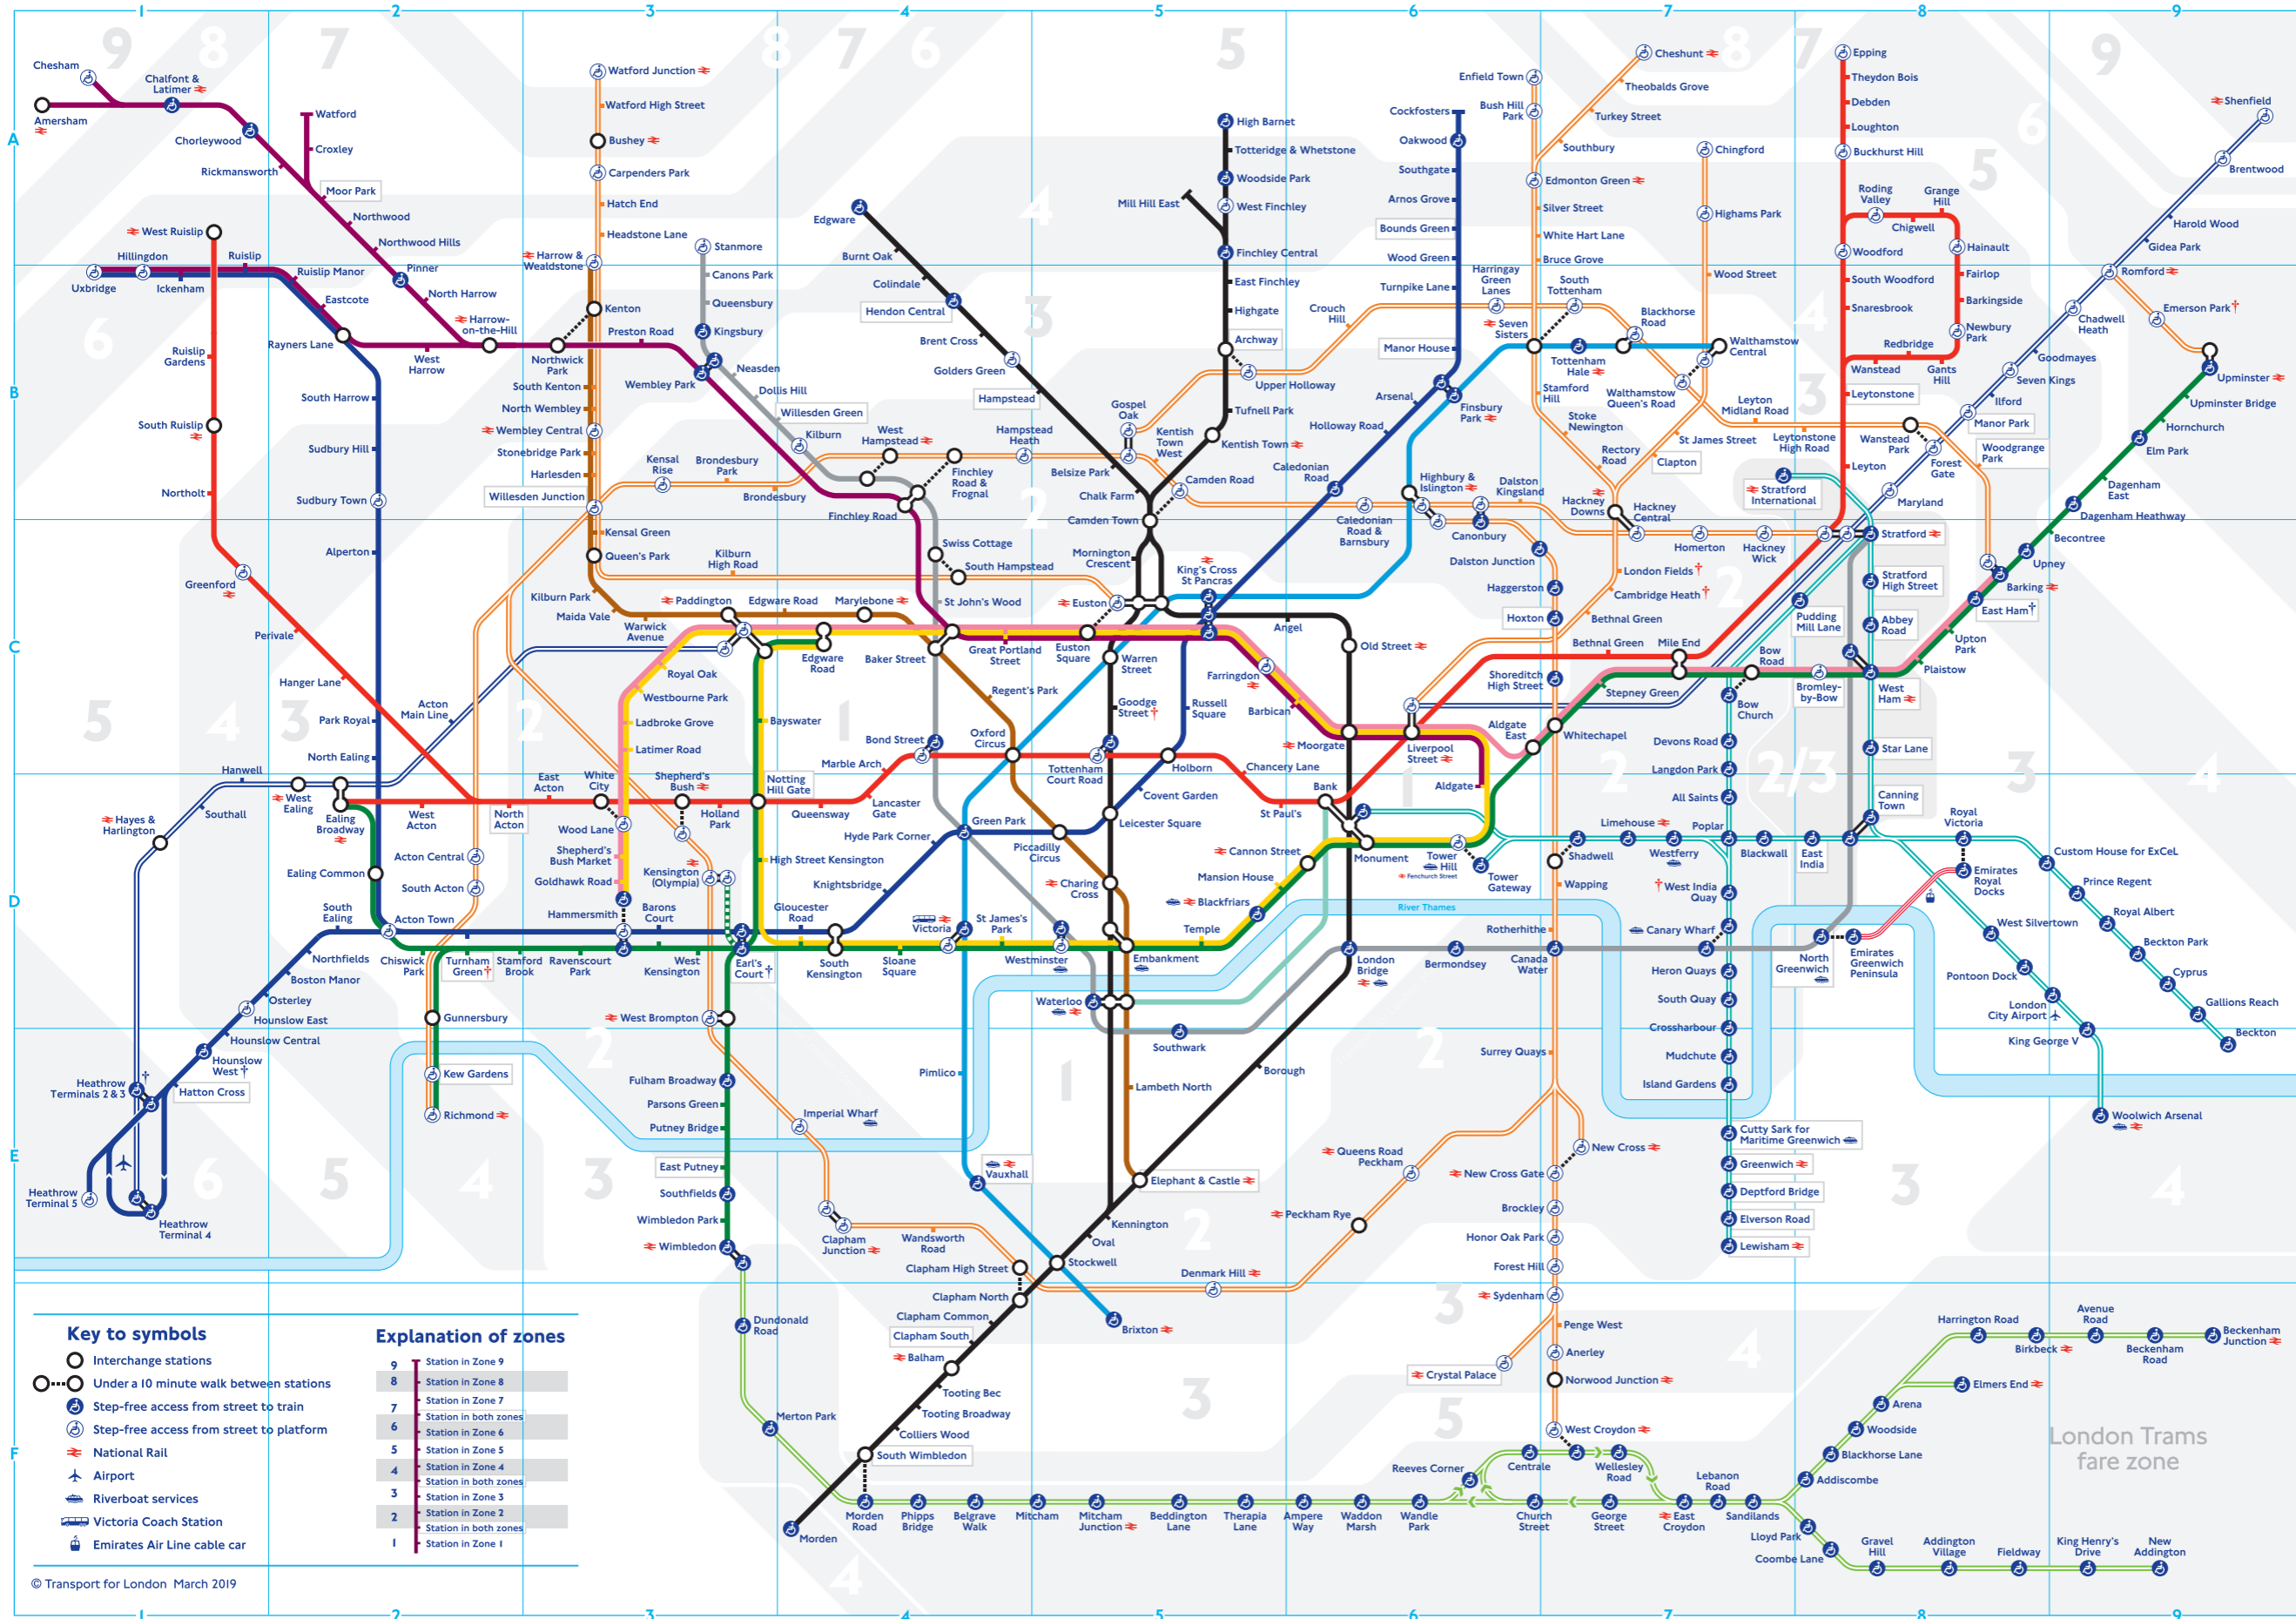

Tube map

- Check before you travel**
- † Earl's Court
No step-free access to the District line from late January until late June 2019.
 - † East Ham
No step-free access to the westbound platform from early January until early July 2019.
 - † Heathrow
TfL Rail customers should change at Terminals 2 & 3 for free rail transfer to Terminal 5.
 - † Hounslow West
Step-free access for manual wheelchairs only.
 - † Services or access at these stations are subject to variation. To check before you travel, visit tfl.gov.uk/plan-a-journey

- Key to lines**
- Bakerloo
 - Central
 - Circle
 - District
 - Hammersmith & City
 - Jubilee
 - Metropolitan
 - Northern
 - Piccadilly
 - Victoria
 - Waterloo & City
 - DLR
 - Emirates Air Line cable car (special fares apply)
 - London Overground
 - TfL Rail
 - London Trams
 - District open weekends and on some public holidays

Explanation of symbols

- Stations with car parks
- Stations with bicycle parking
- Step-free access from street to train
- Step-free access from street to platform
- Male/female/baby changing/accessible toilets outside ticket gateline
- Male/female/baby changing/accessible toilets inside ticket gateline
- Stations with London Travel Information Centre
- Toilet not managed by London Underground. You may be charged for these facilities. Ask staff for information
- Services or access at these stations are subject to variation. To check before you travel, visit tfl.gov.uk/plan-a-journey