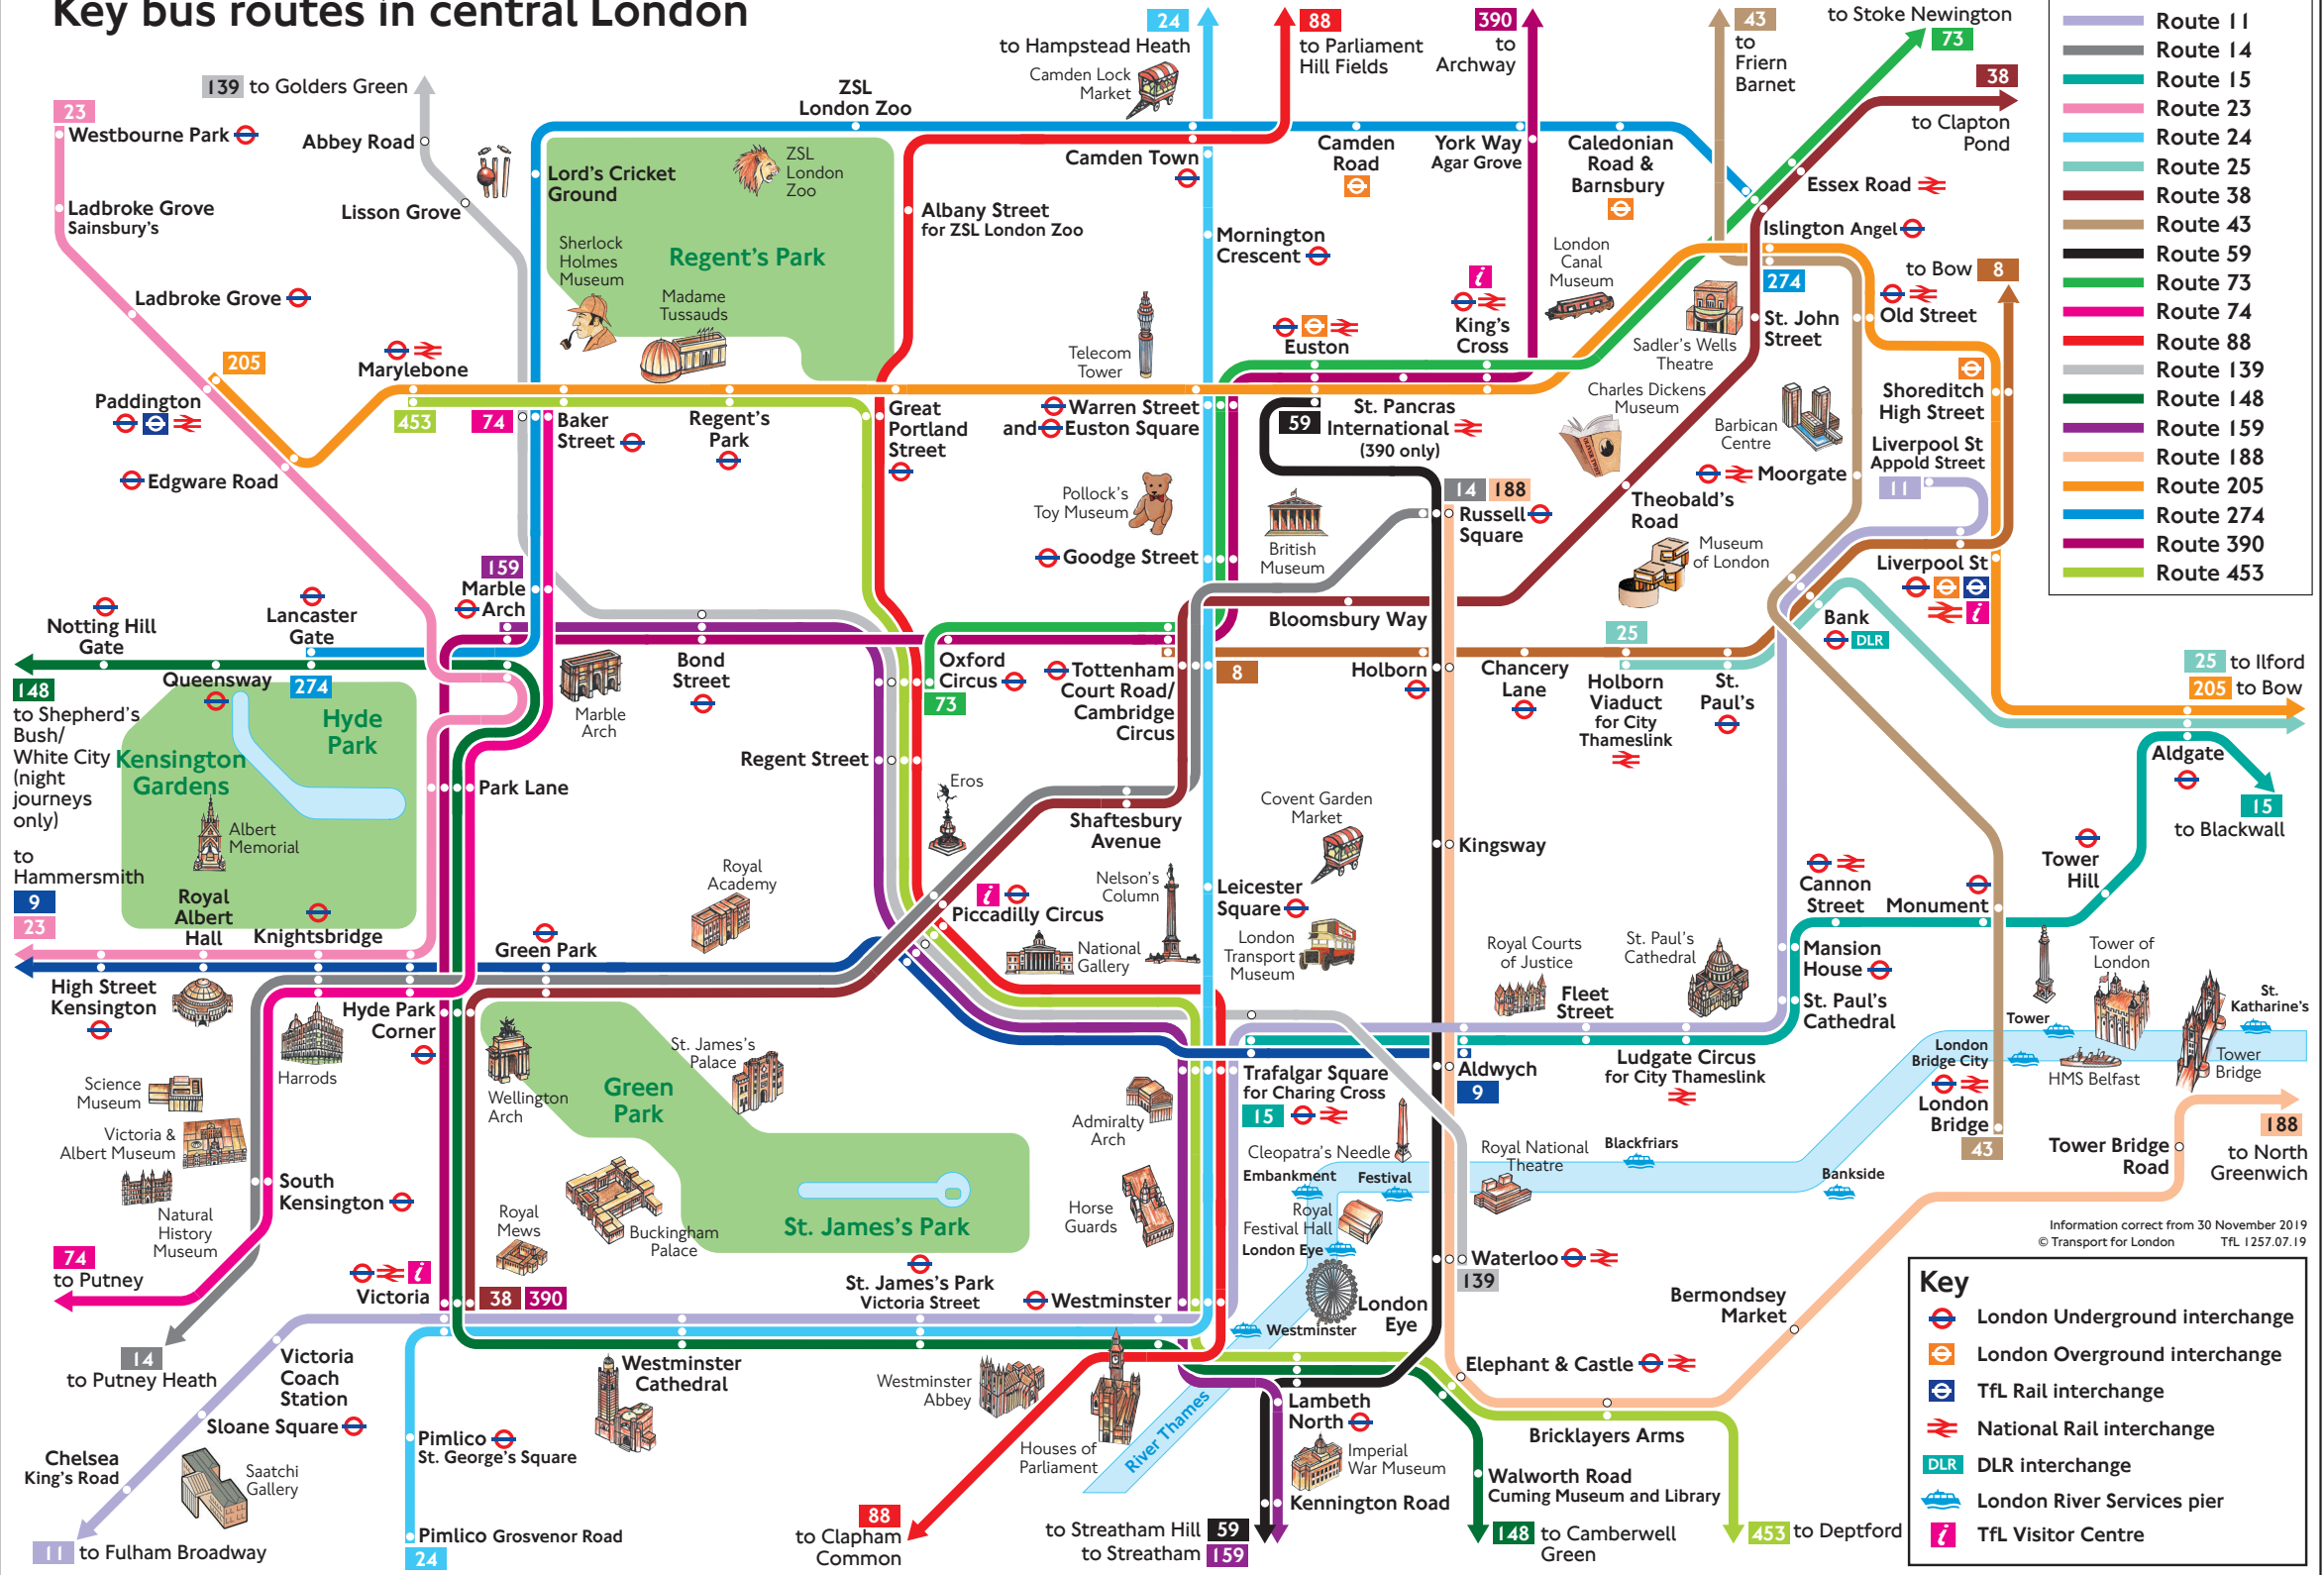

Key bus routes in central London

- Route 8
- Route 9
- Route 11
- Route 14
- Route 15
- Route 23
- Route 24
- Route 25
- Route 38
- Route 43
- Route 59
- Route 73
- Route 74
- Route 77
- Route 88
- Route 139
- Route 148
- Route 159
- Route 188
- Route 205
- Route 274
- Route 390
- Route 453

Key

- London Underground interchange
- London Overground interchange
- TfL Rail interchange
- National Rail interchange
- DLR interchange
- London River Services pier
- TfL Visitor Centre

Information correct from 30 November 2019
 © Transport for London TfL 1257.07.19