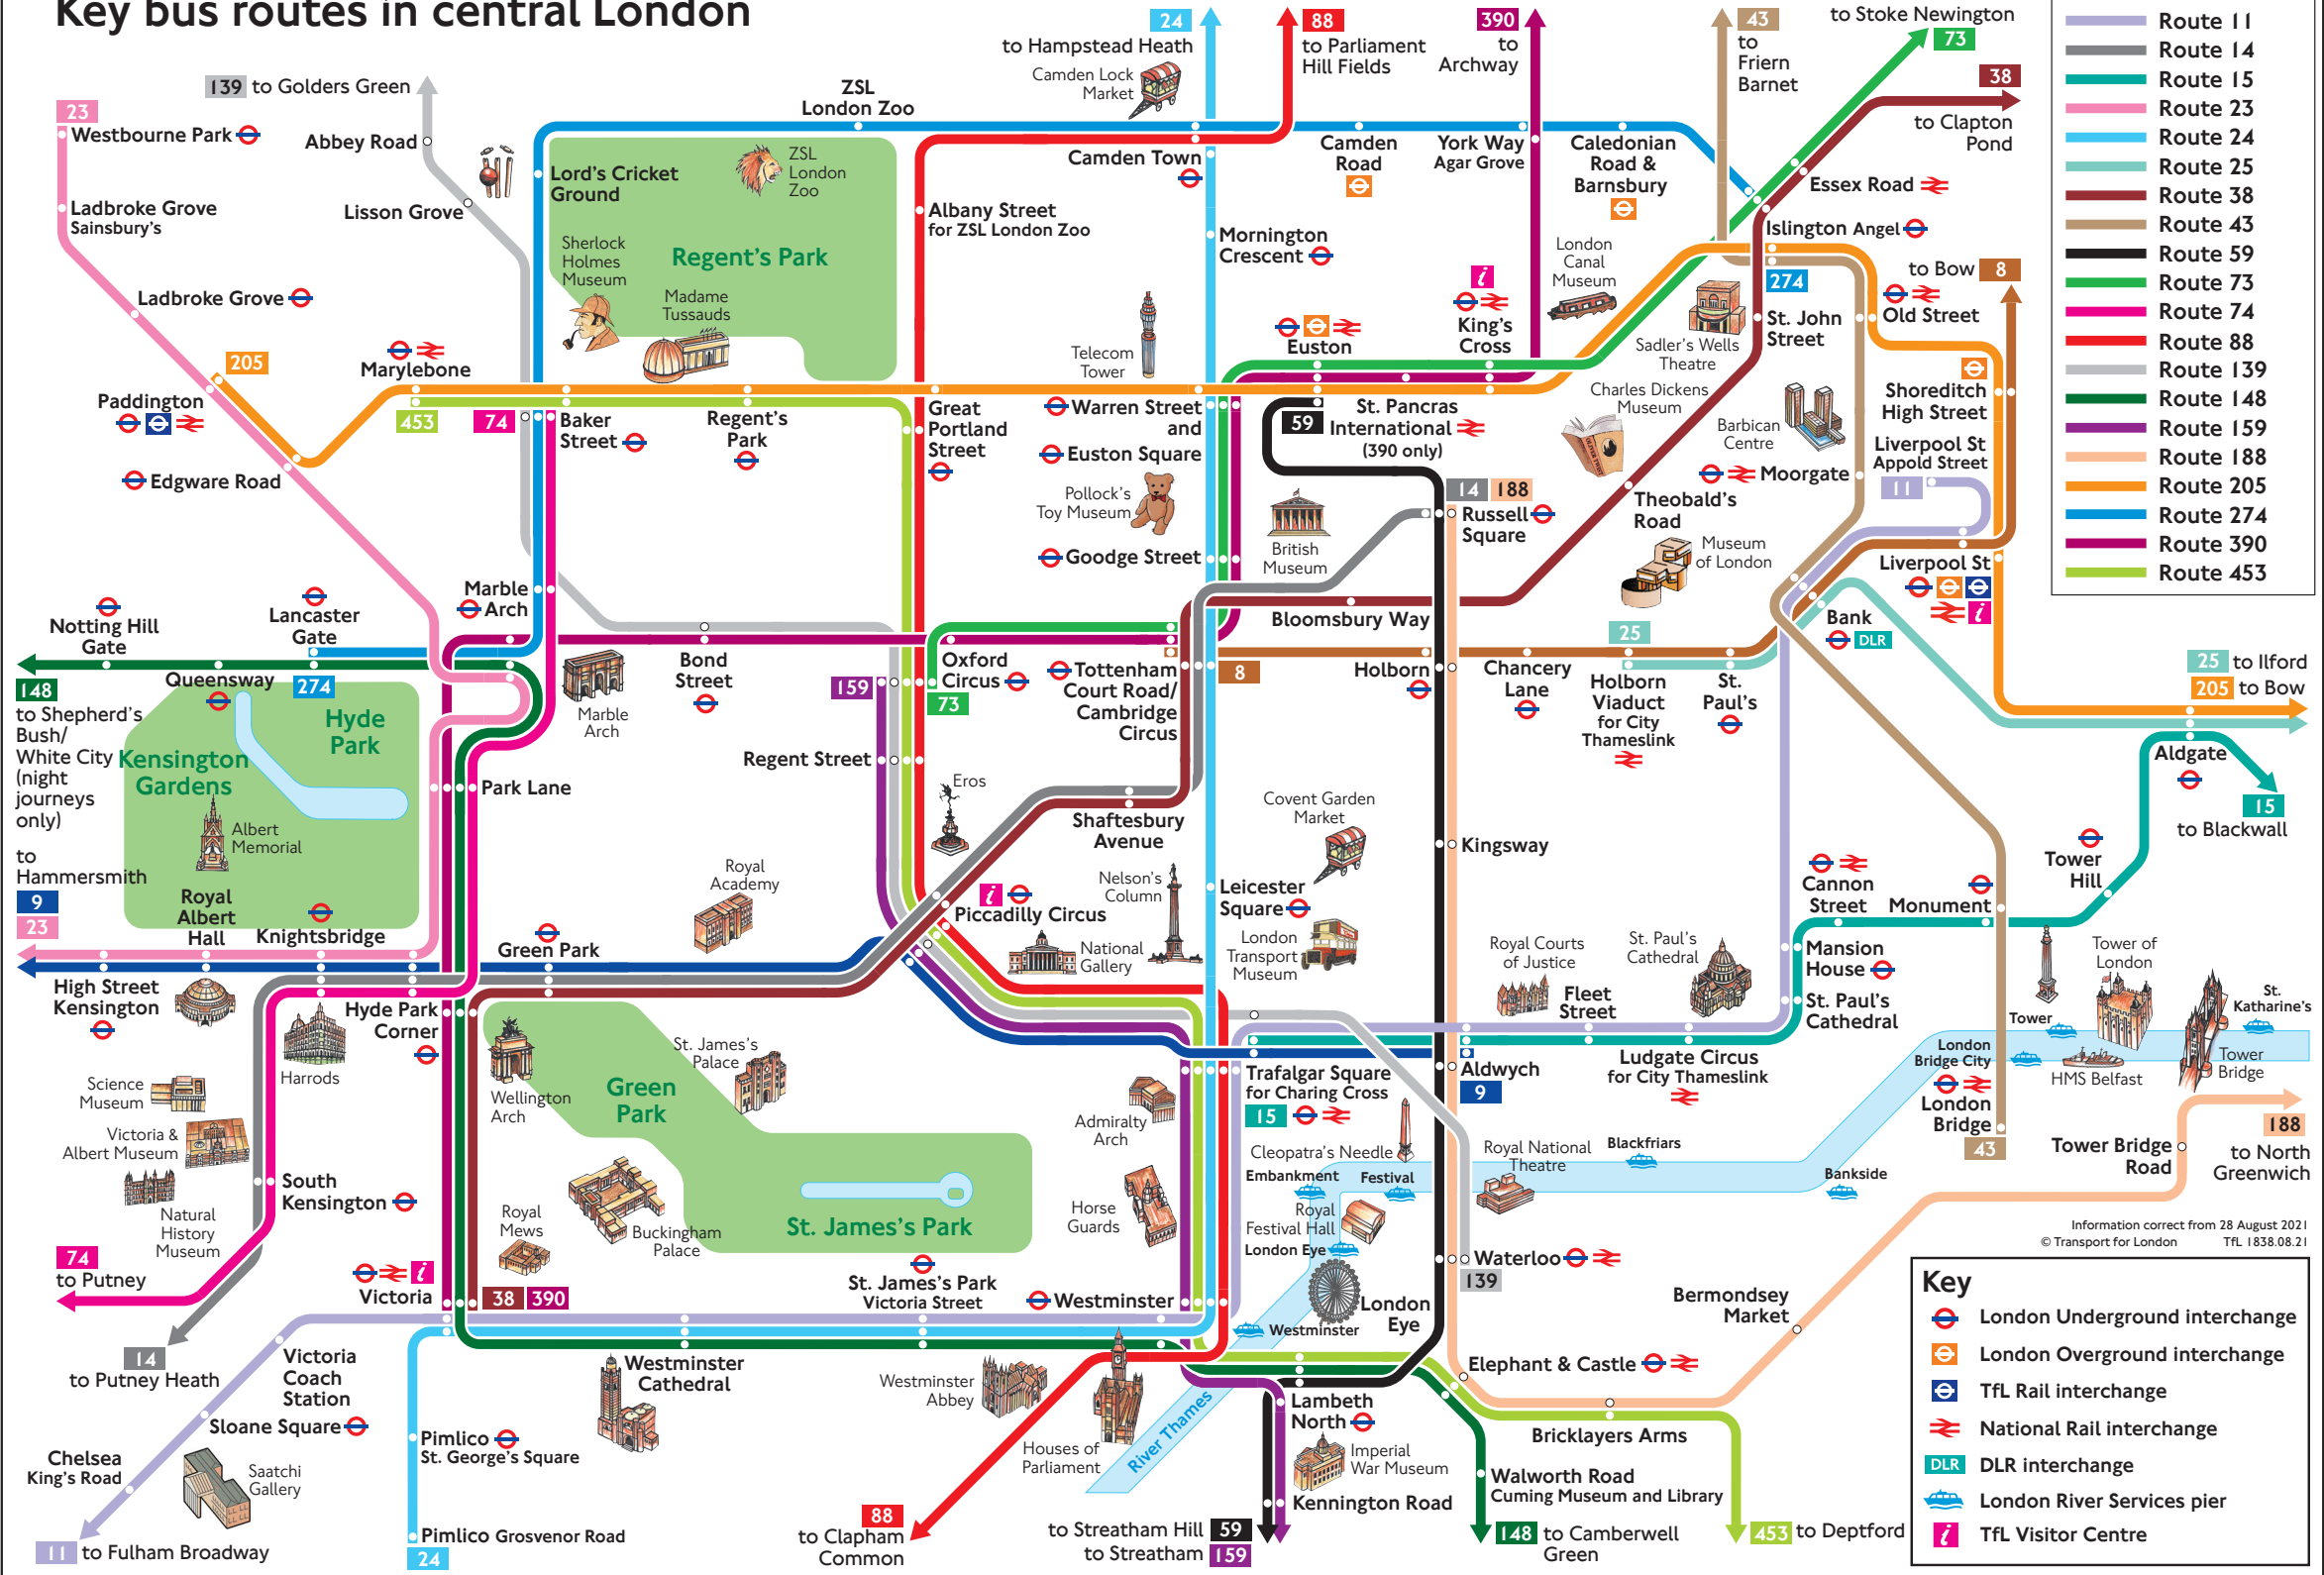

Key bus routes in central London

- Route 8
- Route 9
- Route 11
- Route 14
- Route 15
- Route 23
- Route 24
- Route 25
- Route 38
- Route 43
- Route 59
- Route 73
- Route 74
- Route 88
- Route 139
- Route 148
- Route 159
- Route 188
- Route 205
- Route 274
- Route 390
- Route 453

Key

- London Underground interchange
- London Overground interchange
- TfL Rail interchange
- National Rail interchange
- DLR interchange
- London River Services pier
- TfL Visitor Centre

Information correct from 28 August 2021
 © Transport for London TFL 1838.08.21