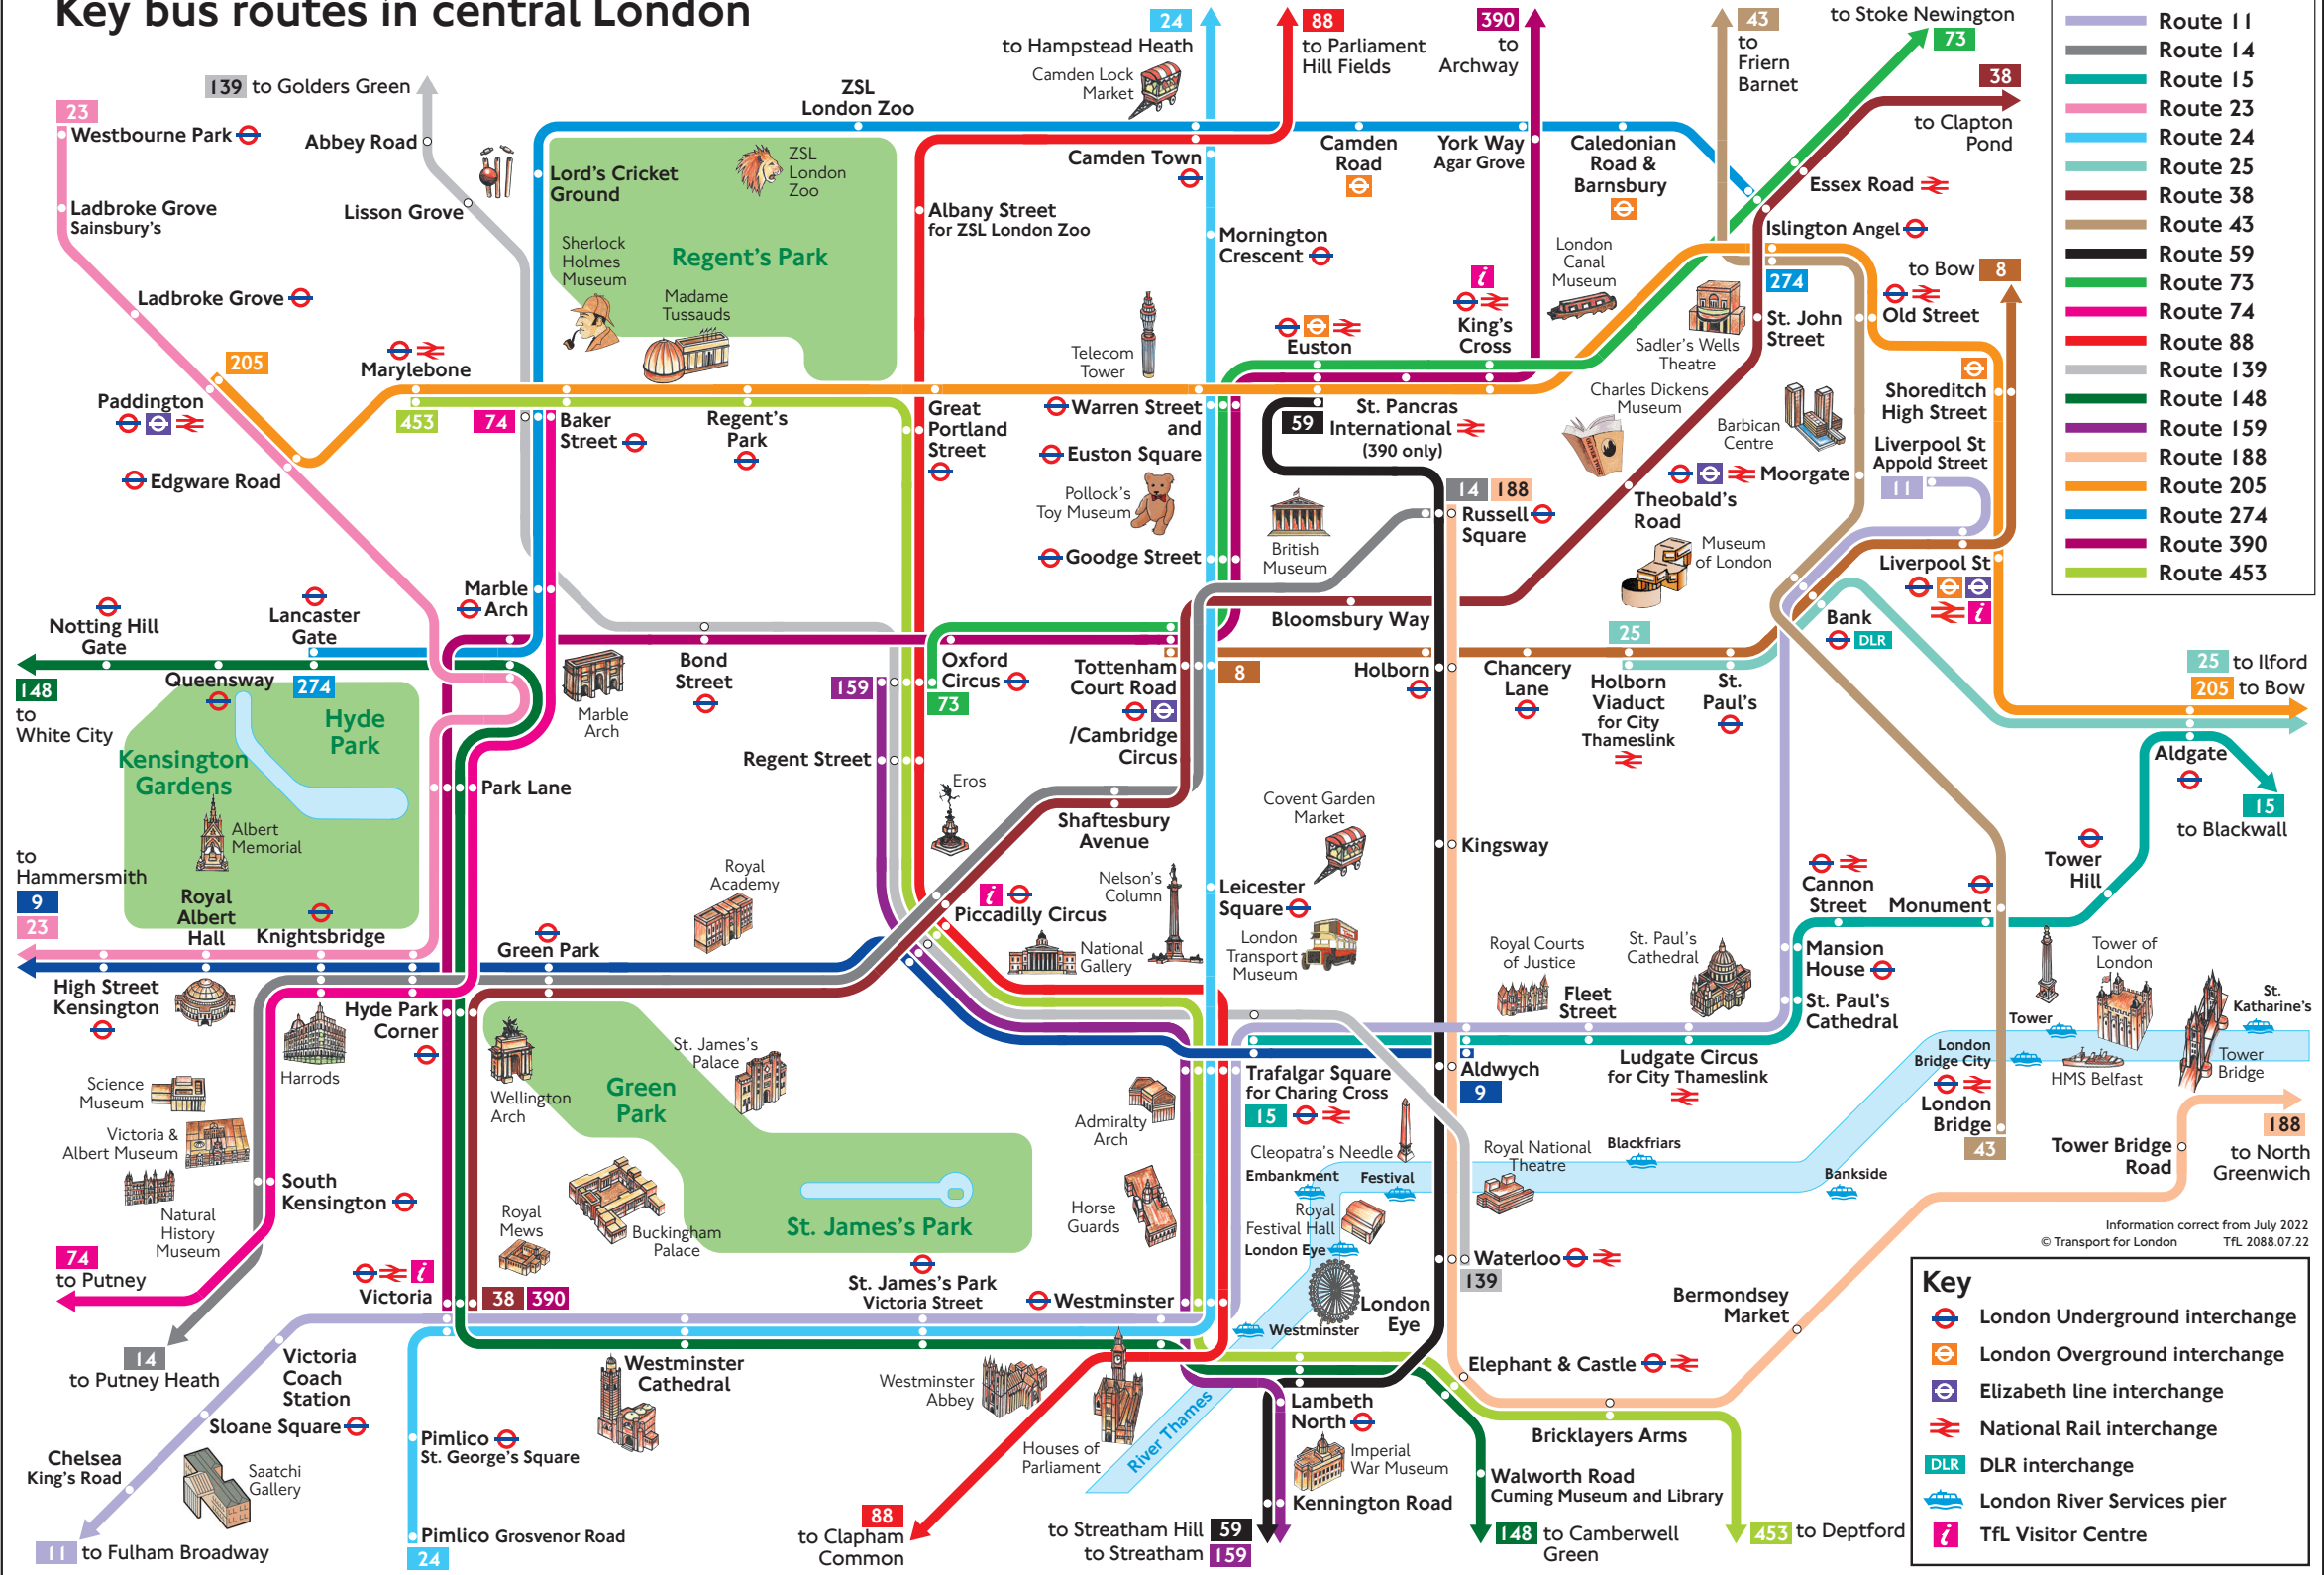

Key bus routes in central London

- Route 8
- Route 9
- Route 11
- Route 14
- Route 15
- Route 23
- Route 24
- Route 25
- Route 38
- Route 43
- Route 59
- Route 73
- Route 74
- Route 88
- Route 139
- Route 148
- Route 159
- Route 188
- Route 205
- Route 274
- Route 390
- Route 453

Key

- London Underground interchange
- London Overground interchange
- Elizabeth line interchange
- National Rail interchange
- DLR interchange
- London River Services pier
- TfL Visitor Centre

Information correct from July 2022
 © Transport for London TFL 2088.07.22