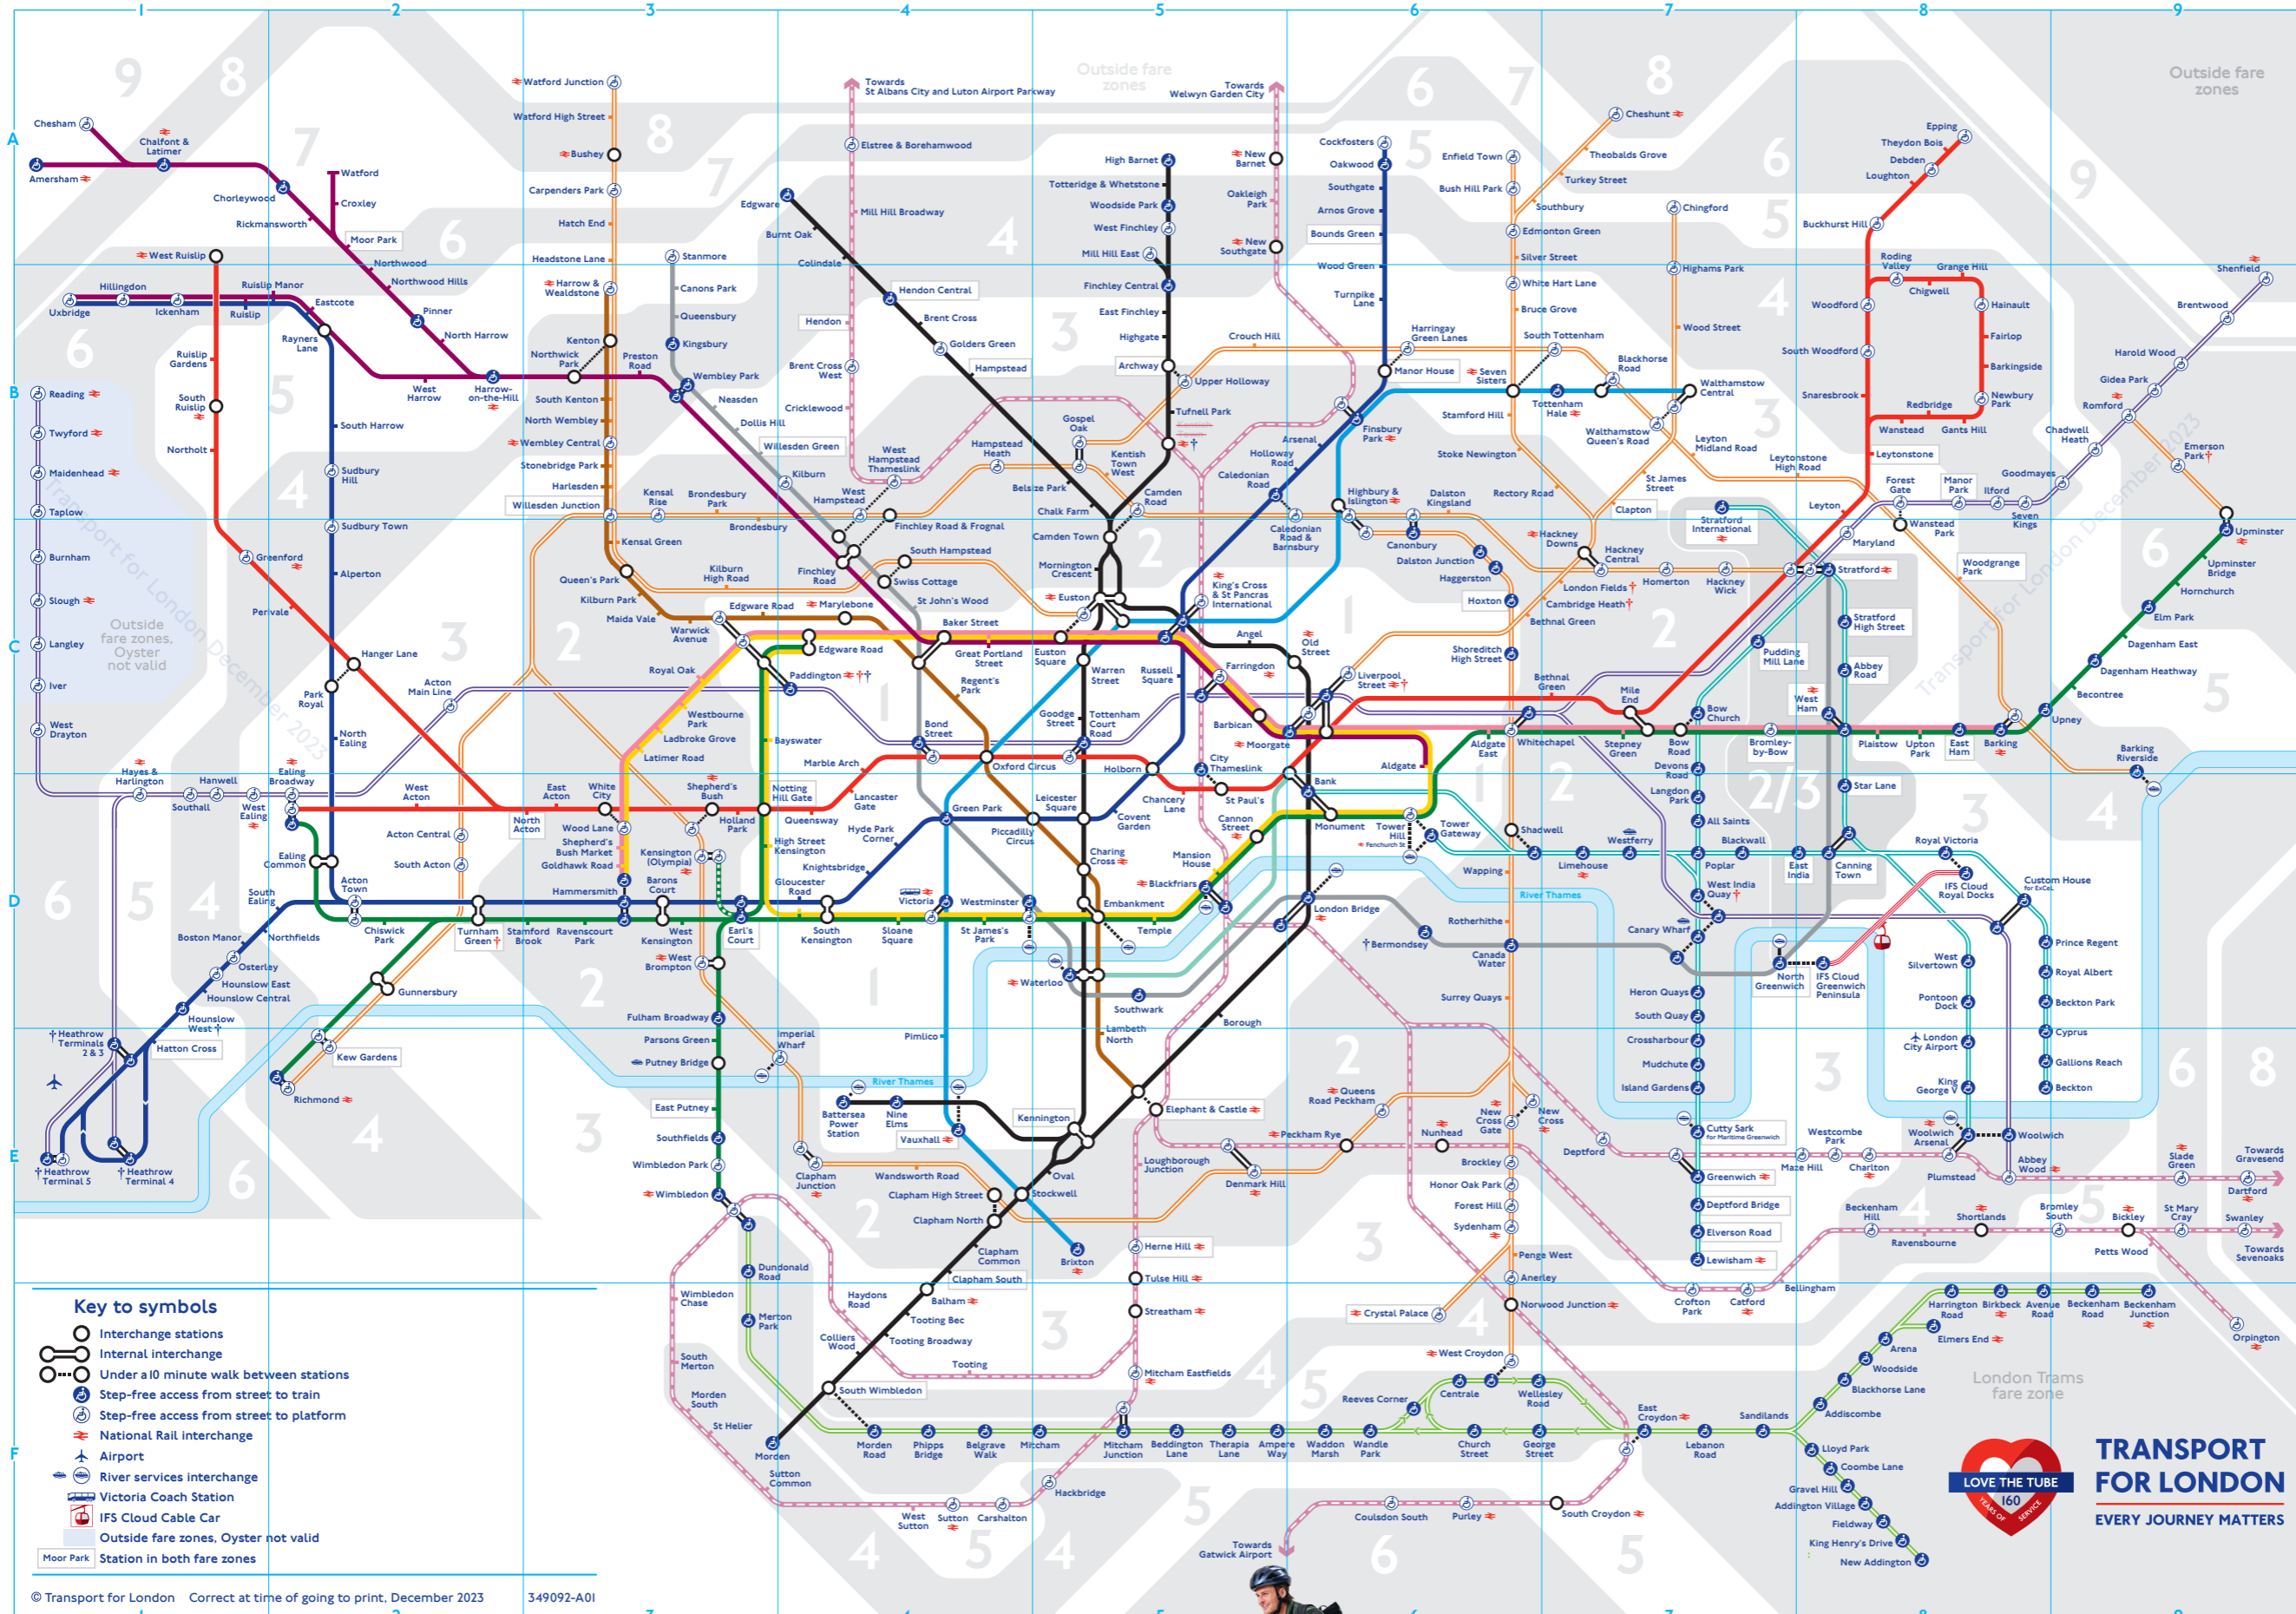

Tube map

Plan your journey
Download the TfL Go app

24 hour travel information
0343 222 1234*

Check your travel
tfl.gov.uk/travel-tools

1. **Check before you travel**
2. † **Bermondsey**
     No step-free access from Monday 4 December 2023 until June 2024.
   - † **Elizabeth line Heathrow Airport stations**
     Special fares apply on Elizabeth line services to/from Heathrow Airport.
   - † **Hounslow West**
     Step-free access for manual wheelchairs only.
   - † **Kentish Town**
     Closed until summer 2024. Kentish Town National Rail station remains open.
   - † **Paddington**
     Bakerloo line step-free access via Elizabeth line station entrance.
   - † **Services or access at these stations are subject to variation.**
     To check before you travel, visit tfl.gov.uk/plan-a-journey

1. **Key to lines**
2. Bakerloo
   - Central
   - Circle
   - District
   - Hammersmith & City
   - Jubilee
   - Metropolitan
   - Northern
   - Piccadilly
   - Victoria
   - Waterloo & City
   - DLR
   - Elizabeth line
   - London Overground
   - London Trams
   - IFS Cloud Cable Car
     Special fares apply
   - Thameslink
     Service not operated by TfL. If you need assistance, please speak to staff at your origin station so this can be arranged at the destination station or check assisted travel at www.thameslinkrailway.co.uk
   - District
     Open at weekends and on some public holidays
   - Air-conditioned trains

1. **Key to symbols**
2. Interchange stations
   - Internal interchange
   - Under a 10 minute walk between stations
   - Step-free access from street to train
   - Step-free access from street to platform
   - National Rail interchange
   - Airport
   - River services interchange
   - Victoria Coach Station
   - IFS Cloud Cable Car
   - Outside fare zones, Oyster not valid
   - Station in both fare zones

© Transport for London Correct at time of going to print, December 2023 349092-A01

Online maps are strictly for personal use only. To license the Tube map for commercial use please visit tfl.gov.uk/maplicensing

**30 minute single rides for
£1.65 or £3.30 for e-bikes***

Download the Santander Cycles app to get started

*Extra charges apply for longer journeys. Terms and conditions apply.

Santander and the flame logo are registered trademarks. MISCMC0560